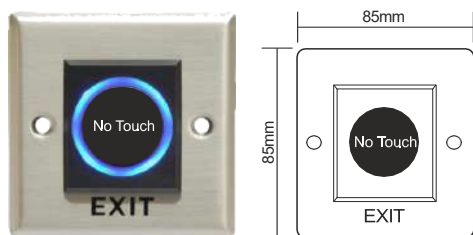

NO TOUCH HAND SENSORS

NO TOUCH HAND SENSOR

No Touch Hand Sensor
12/14 V DC, Recessed Type, Square

09-08-01

NO TOUCH HAND SENSOR

No Touch Hand Sensor
12/14 V DC, Recessed Type, Rectangle

09-08-02

NO TOUCH HAND SENSOR

No Touch Hand Sensor
12/14 V DC, Surface-Mounted, Square

09-08-03

NO TOUCH HAND SENSOR

No Touch Hand Sensor
12/14 V DC, Surface-Mounted, Rectangle

09-08-04

SURFACE-MOUNTED ENCLOSURE

Surface-Mounted Enclosure
Aluminium Inox, Square

09-06-02

SURFACE-MOUNTED ENCLOSURE

Surface-Mounted Enclosure
Aluminium Inox, Rectangle

09-06-03

NO TOUCH HAND SENSORS

NO TOUCH HAND SENSOR

09-08-05

No Touch Hand Sensor White
12/24 V DC, Distance adjustment, time adjustment, toggle feature, surface type

No Touch Hand Sensor Silver
12/24 V DC, Distance adjustment, time adjustment, toggle feature, surface type

09-08-06

NO TOUCH HAND SENSOR

09-08-07

No Touch Hand Sensor White
12/24 V DC, Distance adjustment, time adjustment, toggle feature, surface type