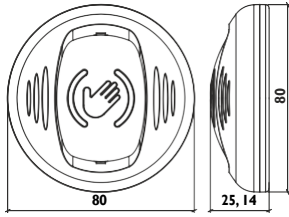

No Touch Hand Sensor
12/14 V DC, Surface-Mounted, Square

09-08-03

NO TOUCH HAND SENSOR

No Touch Hand Sensor
12/14 V DC, Surface-Mounted, Rectangle

09-08-04

SURFACE-MOUNTED ENCLOSURE

Surface-Mounted Enclosure
Aluminium Inox, Square

09-06-02

SURFACE-MOUNTED ENCLOSURE

Surface-Mounted Enclosure
Aluminium Inox, Rectangle

09-06-03

NO TOUCH HAND SENSORS

NO TOUCH HAND SENSOR

09-08-05

No Touch Hand Sensor White
12/24 V DC, Distance adjustment, time adjustment, toggle feature, surface type

No Touch Hand Sensor Silver
12/24 V DC, Distance adjustment, time adjustment, toggle feature, surface type

09-08-06

NO TOUCH HAND SENSOR

09-08-07

No Touch Hand Sensor White
12/24 V DC, Distance adjustment, time adjustment, toggle feature, surface type

No Touch Hand Sensor Black
12/24 V DC, Distance adjustment, time adjustment, toggle feature, surface type

09-08-08

NO TOUCH WIRELESS HAND SENSOR

No Touch Wireless Hand Sensor White
2x1,5V AA Battery, Distance adjustment, time adjustment, toggle feature, surface type