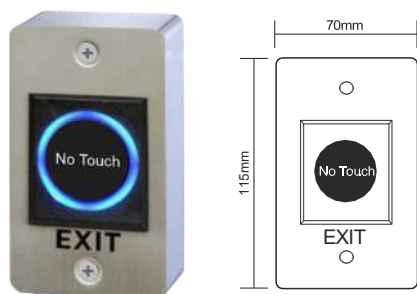

NO TOUCH HAND SENSORS

NO TOUCH HAND SENSOR

No Touch Hand Sensor
12/14 V DC, Recessed Type, Square

09-08-01

NO TOUCH HAND SENSOR

No Touch Hand Sensor
12/14 V DC, Recessed Type, Rectangle

09-08-02

NO TOUCH HAND SENSOR

No Touch Hand Sensor
12/14 V DC, Surface-Mounted, Square

09-08-03

NO TOUCH HAND SENSOR

No Touch Hand Sensor
12/14 V DC, Surface-Mounted, Rectangle

09-08-04

SURFACE-MOUNTED ENCLOSURE

Surface-Mounted Enclosure
Aluminium Inox, Square

09-06-02

SURFACE-MOUNTED ENCLOSURE

Surface-Mounted Enclosure
Aluminium Inox, Rectangle

09-06-03

NO TOUCH HAND SENSORS

NO TOUCH HAND SENSOR

09-08-05

No Touch Hand Sensor White
12/24 V DC, Distance adjustment, time adjustment, toggle feature, surface type

No Touch Hand Sensor Silver
12/24 V DC, Distance adjustment, time adjustment, toggle feature, surface type

09-08-06

NO TOUCH HAND SENSOR

09-08-07

No Touch Hand Sensor White
12/24 V DC, Distance adjustment, time adjustment, toggle feature, surface type