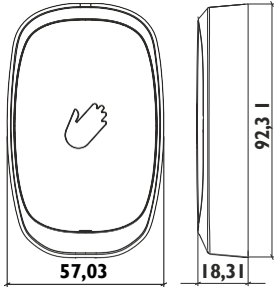

No Touch Hand Sensor
12/14 V DC, Surface-Mounted, Square

09-08-03

NO TOUCH HAND SENSOR

No Touch Hand Sensor
12/14 V DC, Surface-Mounted, Rectangle

09-08-04

SURFACE-MOUNTED ENCLOSURE

Surface-Mounted Enclosure
Aluminium Inox, Square

09-06-02

SURFACE-MOUNTED ENCLOSURE

Surface-Mounted Enclosure
Aluminium Inox, Rectangle

09-06-03

NO TOUCH HAND SENSORS

NO TOUCH HAND SENSOR

09-08-05

No Touch Hand Sensor White
12/24 V DC, Distance adjustment, time adjustment, toggle feature, surface type

No Touch Hand Sensor Silver
12/24 V DC, Distance adjustment, time adjustment, toggle feature, surface type

09-08-06

NO TOUCH HAND SENSOR

09-08-07

No Touch Hand Sensor White
12/24 V DC, Distance adjustment, time adjustment, toggle feature, surface type