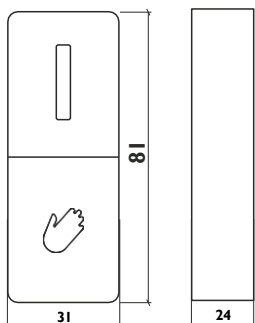

09-08-17

No Touch Wireless Hand Sensor Black
2x1,5V AA Battery, Distance adjustment, time adjustment, toggle feature

09-08-18

No Touch Wireless Hand Sensor Receiver 12/24 V DC, Surface type

09-08-19

NO TOUCH HAND SENSOR

09-08-10

No Touch Contactless Hand Sensor
12/14V DC, Distance adjustment, time adjustment, toggle feature.
Body: Aluminium Inox, Surface type

NO TOUCH HAND SENSOR

09-08-11

No Touch Contactless Hand Sensor
12/24V DC, Distance adjustment, time adjustment, toggle feature.
Body: Aluminium Inox, Surface type