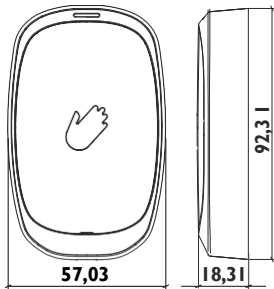

No Touch Hand Sensor
12/14 V DC, Surface-Mounted, Square

09-08-03

NO TOUCH HAND SENSOR

No Touch Hand Sensor
12/14 V DC, Surface-Mounted, Rectangle

09-08-04

SURFACE-MOUNTED ENCLOSURE

Surface-Mounted Enclosure
Aluminium Inox, Square

09-06-02

SURFACE-MOUNTED ENCLOSURE

Surface-Mounted Enclosure
Aluminium Inox, Rectangle

09-06-03

NO TOUCH HAND SENSORS

NO TOUCH HAND SENSOR

09-08-05

No Touch Hand Sensor White
12/24 V DC, Distance adjustment, time adjustment, toggle feature, surface type

No Touch Hand Sensor Silver
12/24 V DC, Distance adjustment, time adjustment, toggle feature, surface type

09-08-06

NO TOUCH HAND SENSOR

09-08-07

No Touch Hand Sensor White
12/24 V DC, Distance adjustment, time adjustment, toggle feature, surface type

No Touch Hand Sensor Black
12/24 V DC, Distance adjustment, time adjustment, toggle feature, surface type

09-08-08

NO TOUCH WIRELESS HAND SENSOR

No Touch Wireless Hand Sensor White
2x1,5V AA Battery, Distance adjustment, time adjustment, toggle feature, surface type