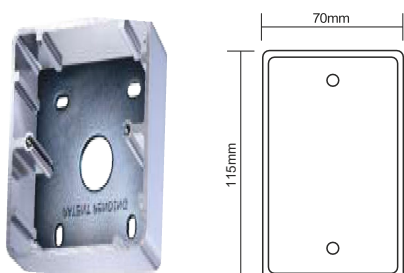

No Touch Hand Sensor
12/14 V DC, Surface-Mounted, Square

09-08-03

NO TOUCH HAND SENSOR

No Touch Hand Sensor
12/14 V DC, Surface-Mounted, Rectangle

09-08-04

SURFACE-MOUNTED ENCLOSURE

Surface-Mounted Enclosure
Aluminium Inox, Square

09-06-02

SURFACE-MOUNTED ENCLOSURE

Surface-Mounted Enclosure
Aluminium Inox, Rectangle

09-06-03

NO TOUCH HAND SENSORS

NO TOUCH HAND SENSOR

09-08-05

No Touch Hand Sensor White
12/24 V DC, Distance adjustment, time adjustment, toggle feature, surface type