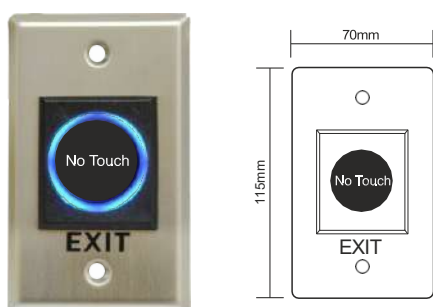

NO TOUCH HAND SENSORS

NO TOUCH HAND SENSOR

No Touch Hand Sensor
12/14 V DC, Recessed Type, Square

09-08-01

NO TOUCH HAND SENSOR

No Touch Hand Sensor
12/14 V DC, Recessed Type, Rectangle

09-08-02

NO TOUCH HAND SENSOR

No Touch Hand Sensor
12/14 V DC, Surface-Mounted, Square

09-08-03

NO TOUCH HAND SENSOR

No Touch Hand Sensor
12/14 V DC, Surface-Mounted, Rectangle

09-08-04

SURFACE-MOUNTED ENCLOSURE

Surface-Mounted Enclosure
Aluminium Inox, Square

09-06-02

SURFACE-MOUNTED ENCLOSURE

Surface-Mounted Enclosure
Aluminium Inox, Rectangle

09-06-03

NO TOUCH HAND SENSORS

NO TOUCH HAND SENSOR

09-08-05

No Touch Hand Sensor White
12/24 V DC, Distance adjustment, time adjustment, toggle feature, surface type

No Touch Hand Sensor Silver
12/24 V DC, Distance adjustment, time adjustment, toggle feature, surface type

09-08-06

NO TOUCH HAND SENSOR

09-08-07

No Touch Hand Sensor White
12/24 V DC, Distance adjustment, time adjustment, toggle feature, surface type