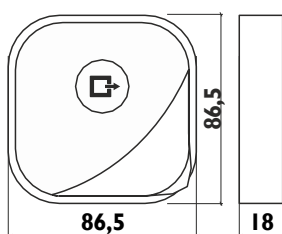

No Touch Hand Sensor Black
12/24 V DC, Distance adjustment, time adjustment, toggle feature, surface type

09-08-08

NO TOUCH WIRELESS HAND SENSOR

No Touch Wireless Hand Sensor White
2x1,5V AA Battery, Distance adjustment, time adjustment, toggle feature, surface type

09-08-17

No Touch Wireless Hand Sensor Black
2x1,5V AA Battery, Distance adjustment, time adjustment, toggle feature

09-08-18

No Touch Wireless Hand Sensor Receiver 12/24 V DC, Surface type

09-08-19

NO TOUCH HAND SENSOR

09-08-10

No Touch Contactless Hand Sensor
12/14V DC, Distance adjustment, time adjustment, toggle feature.
Body: Aluminium Inox, Surface type

NO TOUCH HAND SENSOR

09-08-11

No Touch Contactless Hand Sensor
12/24V DC, Distance adjustment, time adjustment, toggle feature.
Body: Aluminium Inox, Surface type