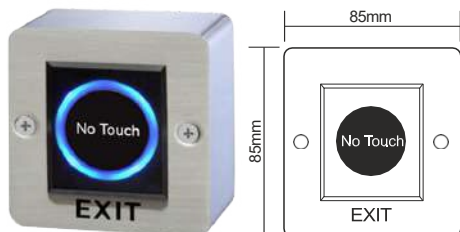

NO TOUCH HAND SENSORS

NO TOUCH HAND SENSOR

No Touch Hand Sensor
12/14 V DC, Recessed Type, Square

09-08-01

NO TOUCH HAND SENSOR

No Touch Hand Sensor
12/14 V DC, Recessed Type, Rectangle

09-08-02

NO TOUCH HAND SENSOR

No Touch Hand Sensor
12/14 V DC, Surface-Mounted, Square

09-08-03

NO TOUCH HAND SENSOR

No Touch Hand Sensor
12/14 V DC, Surface-Mounted, Rectangle

09-08-04

SURFACE-MOUNTED ENCLOSURE

Surface-Mounted Enclosure
Aluminium Inox, Square

09-06-02

SURFACE-MOUNTED ENCLOSURE

Surface-Mounted Enclosure
Aluminium Inox, Rectangle

09-06-03

NO TOUCH HAND SENSORS

NO TOUCH HAND SENSOR

09-08-05

No Touch Hand Sensor White
12/24 V DC, Distance adjustment, time adjustment, toggle feature, surface type

No Touch Hand Sensor Silver
12/24 V DC, Distance adjustment, time adjustment, toggle feature, surface type

09-08-06

NO TOUCH HAND SENSOR

09-08-07

No Touch Hand Sensor White
12/24 V DC, Distance adjustment, time adjustment, toggle feature, surface type