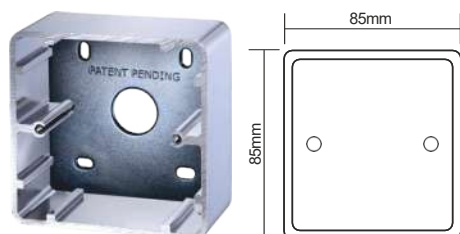

No Touch Hand Sensor
12/14 V DC, Surface-Mounted, Square

09-08-03

NO TOUCH HAND SENSOR

No Touch Hand Sensor
12/14 V DC, Surface-Mounted, Rectangle

09-08-04

SURFACE-MOUNTED ENCLOSURE

Surface-Mounted Enclosure
Aluminium Inox, Square

09-06-02

SURFACE-MOUNTED ENCLOSURE

Surface-Mounted Enclosure
Aluminium Inox, Rectangle

09-06-03

NO TOUCH HAND SENSORS

NO TOUCH HAND SENSOR

09-08-05

No Touch Hand Sensor White
12/24 V DC, Distance adjustment, time adjustment, toggle feature, surface type