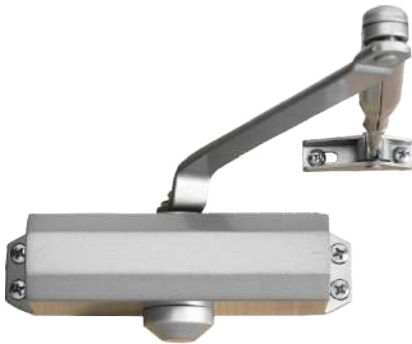

## Automatic Door Opening System

**Touchless Hand Sensor**

When the hand is brought close, the door opens and closes automatically

**Remote Control**

It can be opened and closed remotely

#### ELBOW- OPERATED DOOR CLOSER

Door Hydraulic No.2 / EN2 40-60kg

14-01-01

Door Hydraulic No.3 / EN3 60-80 kg

14-01-02

Door Hydraulic No.4 / EN4 80-100 kg

14-01-03