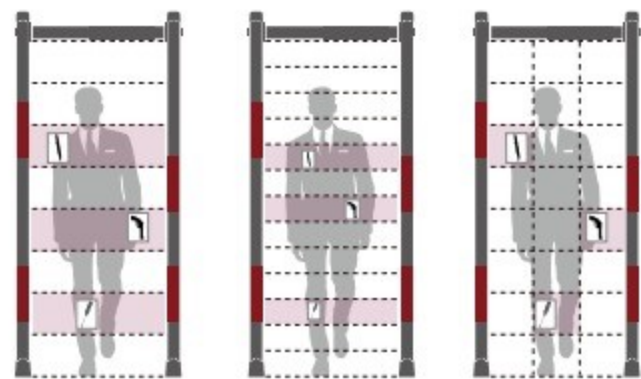

CREATE SECURE FUTURE CONVENIENT **600T** Series **TO CARRY**

Worry-Free Portability, Safety on the Go
Lightweight and convenient, making security simple and efficient.

600 T
Side Panel Control Box 24 Zones

600 T
Side Panel Control Box 15 Zones

600T

Side Panel Control Box

Standard Configuration

8 zones

15 zones

24 zones

Global Market Popularity

Global Market Popularity

Global Market Popularity

- Folding size: 889x606x484mm
- Packaging Dimensions: 1000x600x600mm
- Volume: 0.36m³
- Net Weight: 42K
- Gross Weight: 70KG

- 📏 External Dimensions: 2248x884x606mm
- 📏 Passage Dimensions: 2050x710x606mm
- 📦 Packaging Dimensions: L985xW700xH570mm
- ⚖️ Net Weight: 47kg Gross Weight: 52kg
- 📦 Volume: 0.9m³
- 🔌 Input: AC100V-240V/50HZ-60HZ