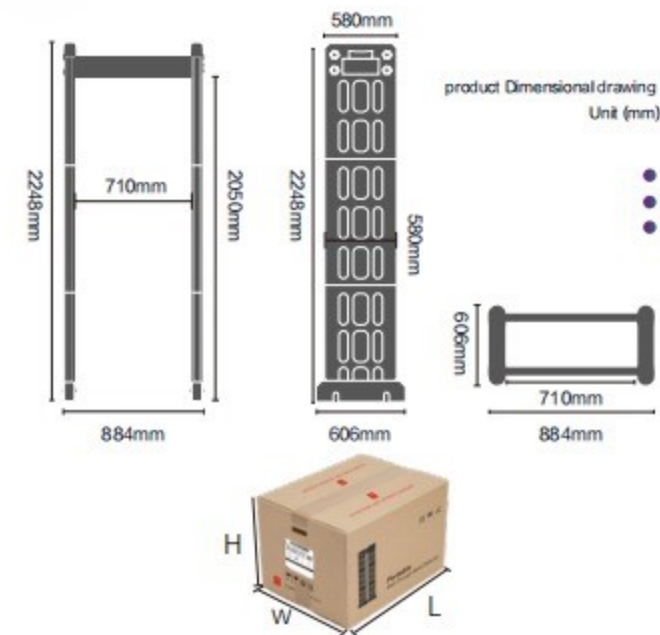

600 T
Side Panel Control Box 15 Zones

600T

Side Panel Control Box

Standard Configuration

8 zones

15 zones

24 zones

Global Market Popularity

Global Market Popularity

Global Market Popularity

- Folding size: 889x606x484mm
- Packaging Dimensions: 1000x600x600mm
- Volume: 0.36m³
- Net Weight: 42K
- Gross Weight: 70KG

- 📏 External Dimensions: 2248x884x606mm
- 📏 Passage Dimensions: 2050x710x606mm
- 📦 Packaging Dimensions: L985xW700xH570mm
- ⚖️ Net Weight: 47kg Gross Weight: 52kg
- 📦 Volume: 0.9m³
- 🔌 Input: AC100V-240V/50HZ-60HZ